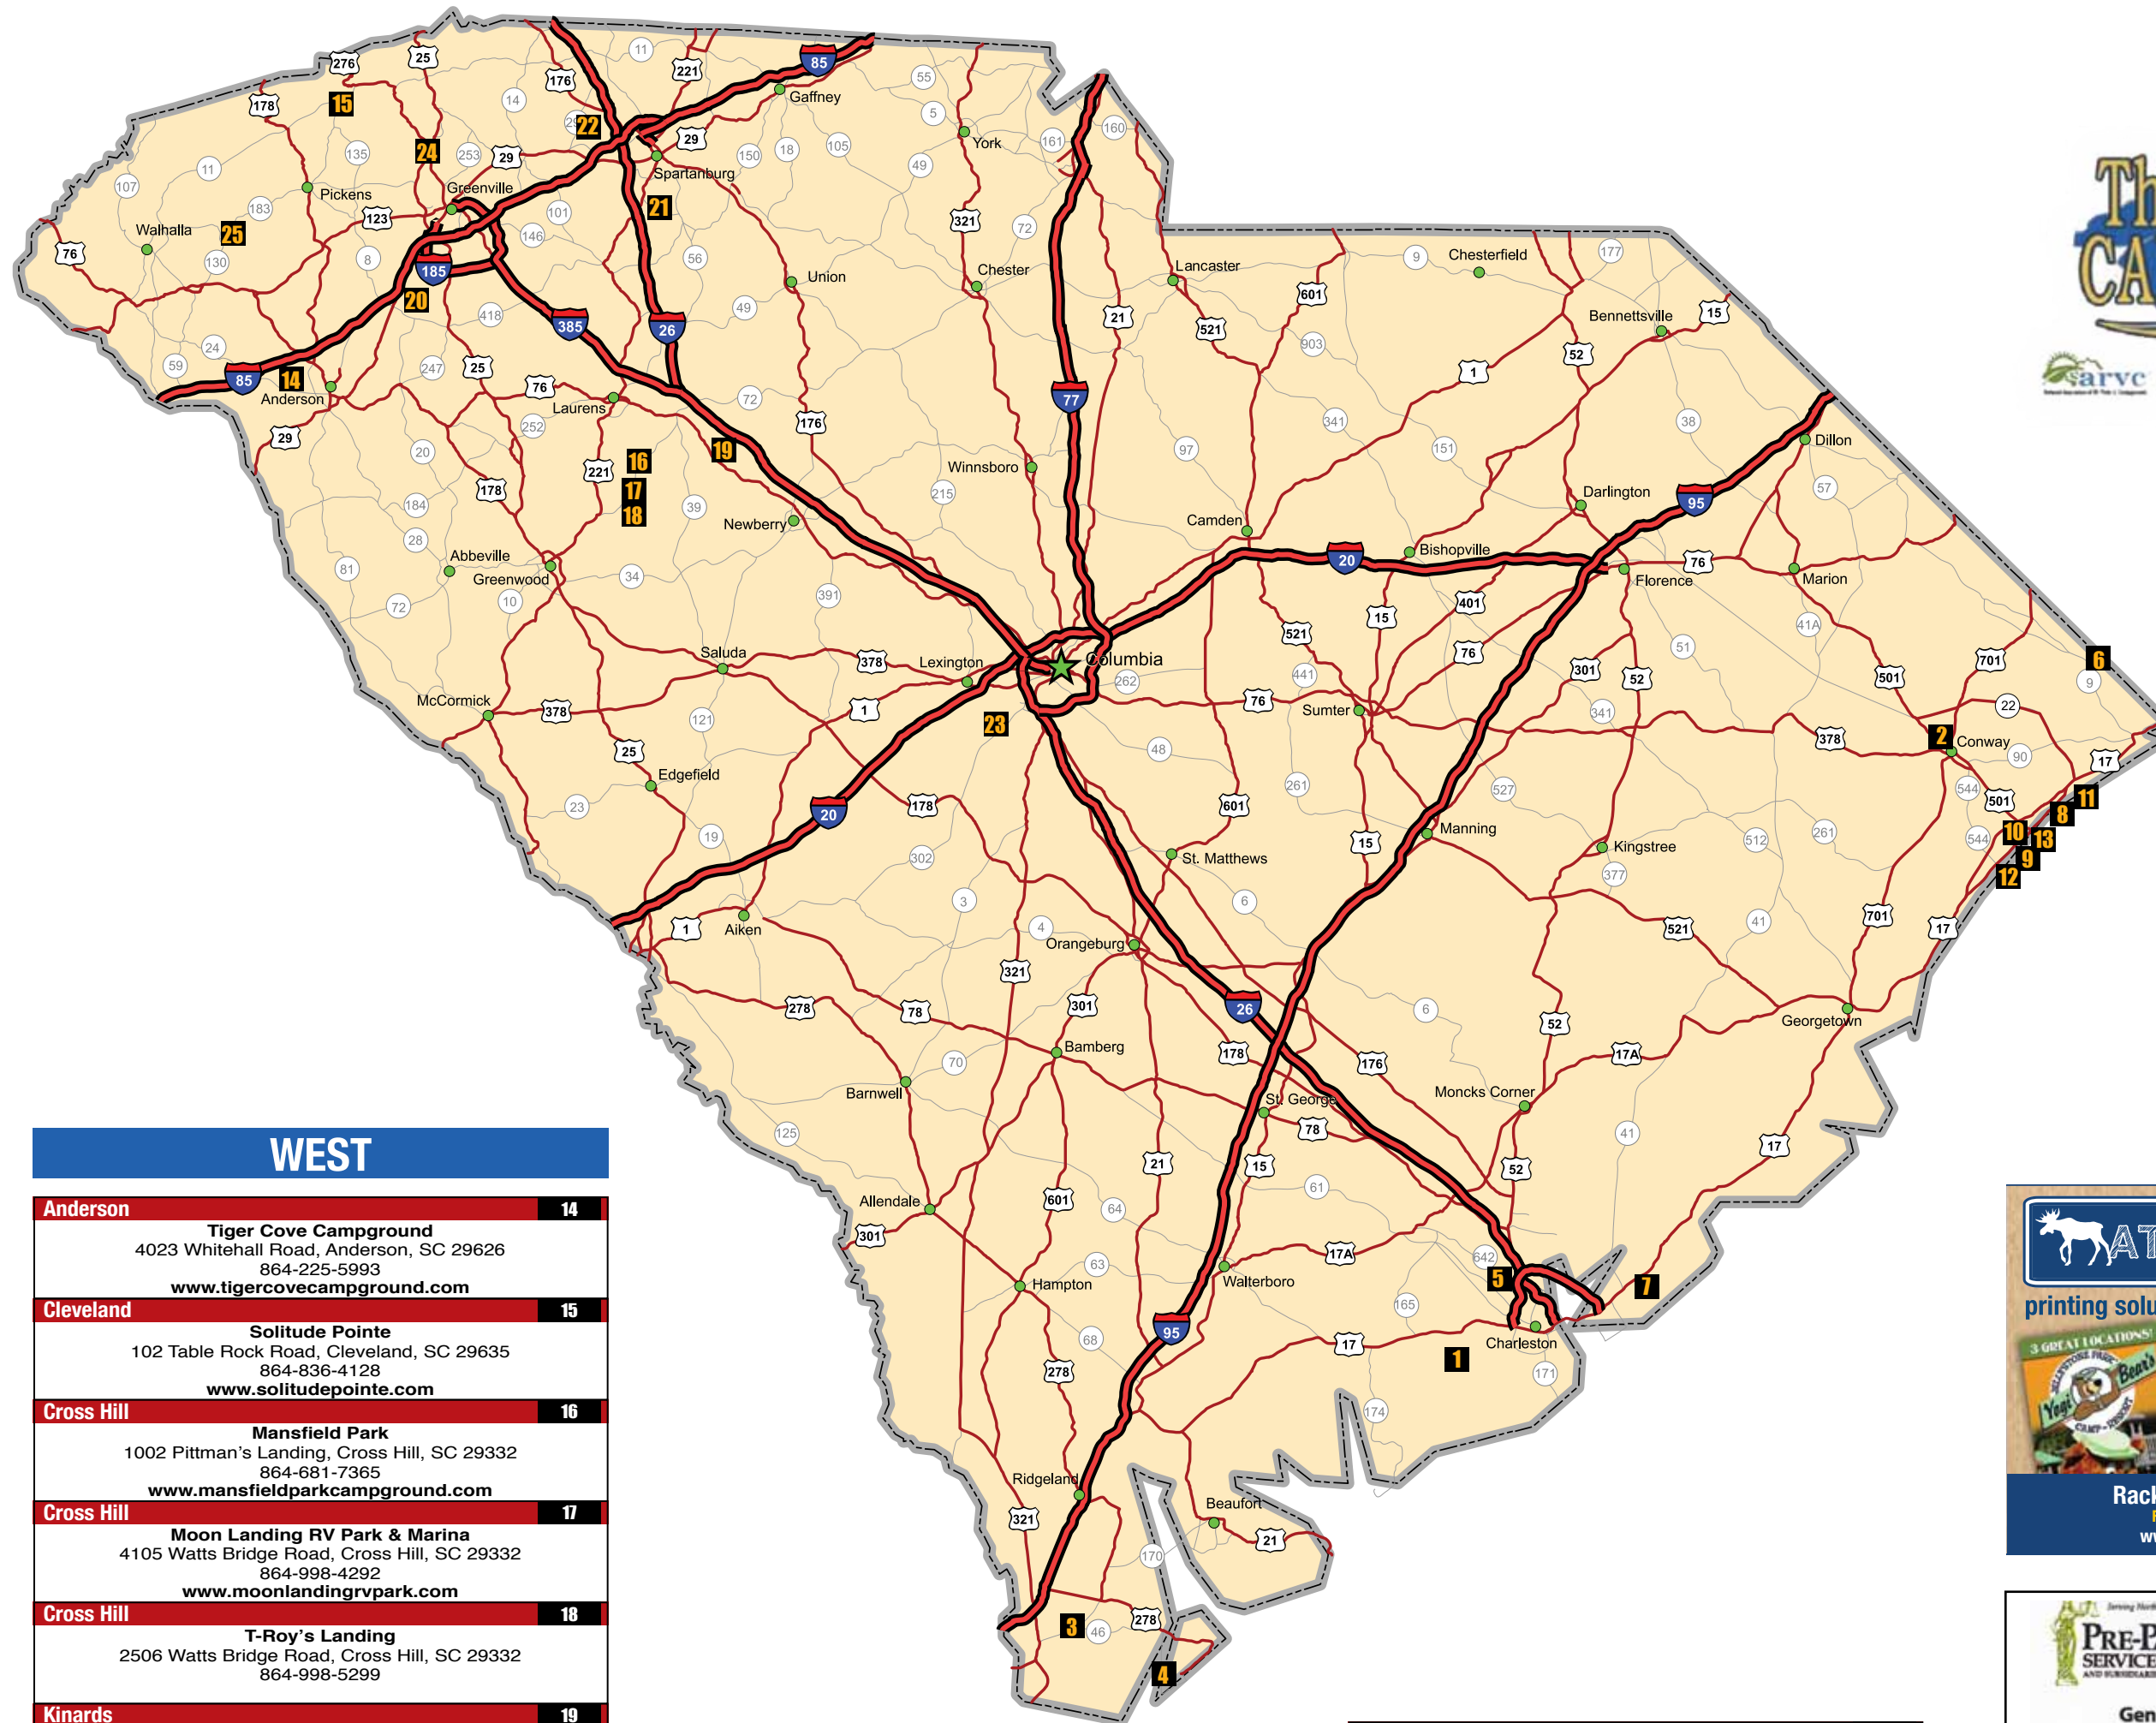

# Campgrounds of South Carolina

**ATTRACTIONS PRINT**  
printing solutions for attractions and campgrounds

3 GREAT LOCATIONS!  
Yogi Bear's  
SUNSHINE  
CAMP

Rack Cards • Brochures • Site Maps  
FREE Custom DESIGN for all CARVC Members  
www.attractionsprint.com • 828-381-5090